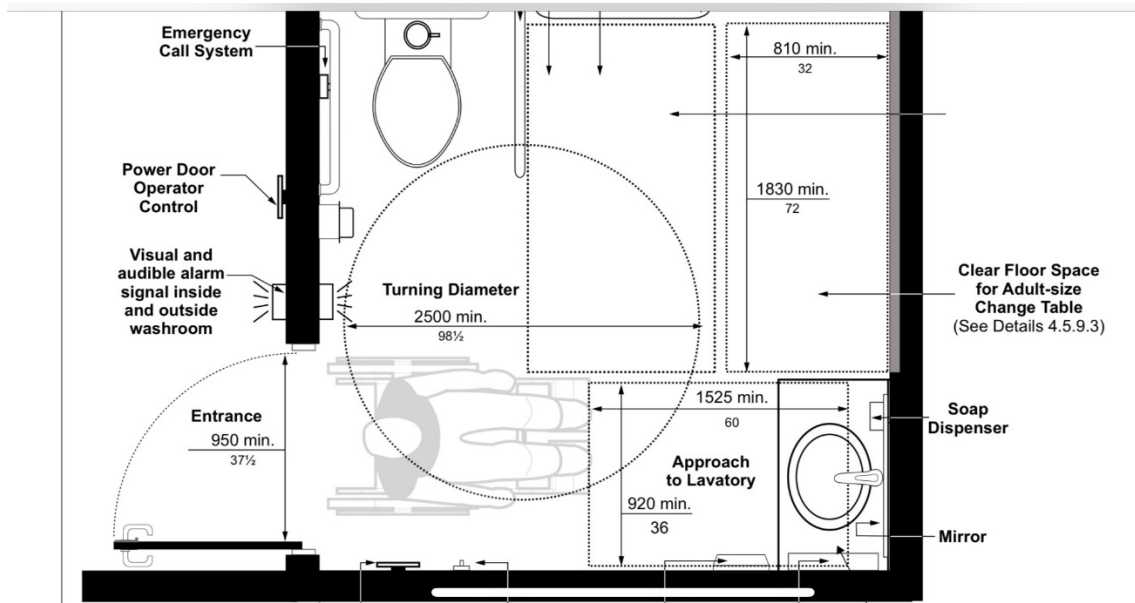

unobstructed by privacy screens for front approach;

Figure 67a: Urinals - Side Elevation View

Figure 67b: Urinals - Front Elevation View

Lady's washroom

- replace toilet \$1200
- mirror \$600
- toilet paper dispenser \$160
- signage \$300
- visual and audible emergency signal
- repair door lock

Dunsmoor Park
Men's washroom

unobstructed by privacy screens for front approach;

Figure 67a: Urinals - Side Elevation View

Figure 67b: Urinals - Front Elevation View

- Install grab bars at the urinal \$300
- replace toilet \$1200
- install a new toilet paper dispenser for \$160
- replace the mirror with an accessible mirror for \$600
- I would like to see an accessible picnic table in the area for \$300
- signage \$300