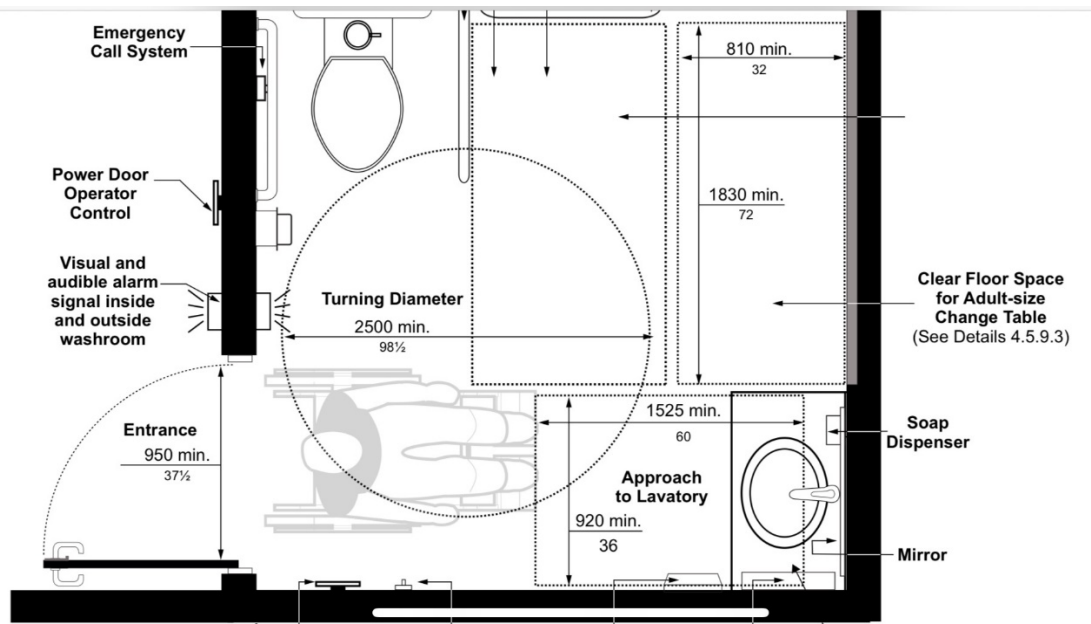

Lady's

- -replace toilet $1200
- -mirror $600
- -toilet paper dispenser $160
- -signage $300
- -visual and audible signal