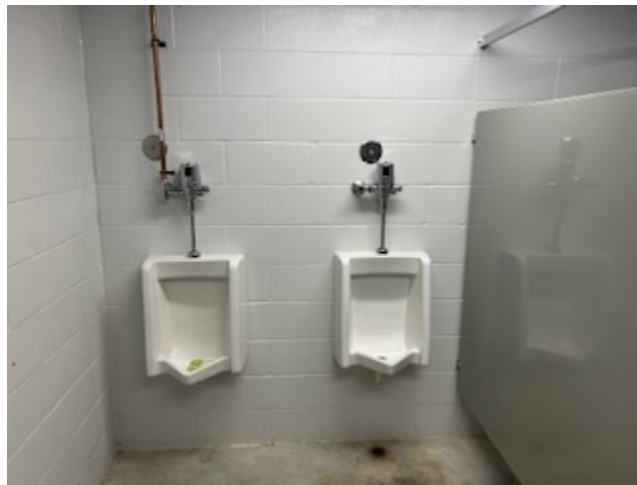

Scott McPherson Delegation

Subject: Prices for accessible washrooms

These prices are to buy one at a time and could be ordered and installed by staff

- toilet assembly with automatic, flush, and toilet seat included \$1200
 - ergonomic toilet paper dispenser \$160
 - two 24" garb bar is required for urinal for \$300
 - Audible visual emergency notification system
 - signage and Wayfinding Two display boards, possibly electronic: main entrance
- : senior centre estimate \$ 20,000

There are approximately 12 toilets at the Davison Centre to replace which is estimated at \$15,000. This is if the toilets are purchased one at a time. As of yet, I have no information on the emergency systems and it would require the purchasing and hiring installation by a master electrician so for now this is an unknown.

Legion Park washrooms

Men's washroom

- replace toilet \$1200
- mirror \$600
- Urinal grab bars \$300
- toilet paper dispenser \$160
- signage \$300
- designated accessible parking \$500
- I would like to see an accessible picnic table \$300
- visual and audible emergency signal

Dunsmoor Park
Men's washroom

unobstructed by privacy screens for front approach;

Figure 67a: Urinals - Side Elevation View

Figure 67b: Urinals - Front Elevation View

- Install grab bars at the urinal \$300
- replace toilet \$1200
- install a new toilet paper dispenser for \$160
- replace the mirror with an accessible mirror for \$600
- I would like to see an accessible picnic table in the area for \$300
- signage \$300