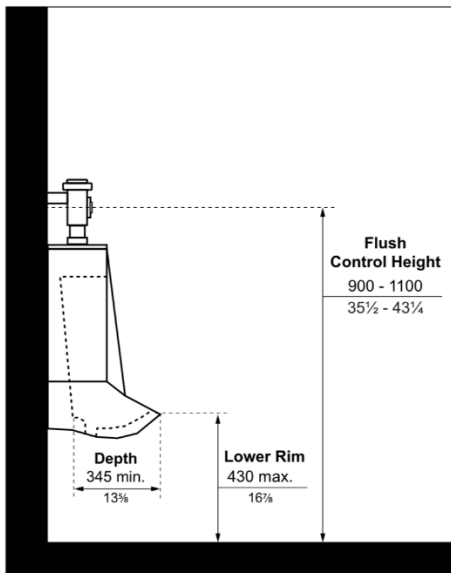

unobstructed by privacy screens for front approach;

Figure 67a: Urinals - Side Elevation View

Figure 67b: Urinals - Front Elevation View

Lady's washroom

- replace toilet \$1200
- mirror \$600
- toilet paper dispenser \$160
- signage \$300
- visual and audible emergency signal
- repair door lock