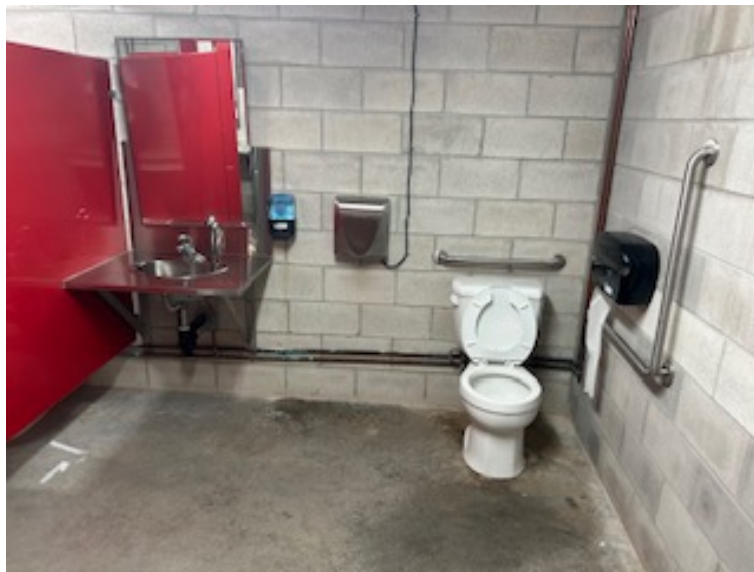

Scott McPherson Delegation

Subject: Prices for accessible washrooms

These prices are to buy one at a time and could be ordered and installed by staff

- toilet assembly with automatic, flush, and toilet seat included \$1200
 - ergonomic toilet paper dispenser \$160
 - two 24" garb bar is required for urinal for \$300
 - Audible visual emergency notification system
 - signage and Wayfinding Two display boards, possibly electronic: main entrance
- : senior centre estimate \$ 20,000

There are approximately 12 toilets at the Davison Centre to replace which is estimated at \$15,000. This is if the toilets are purchased one at a time. As of yet, I have no information on the emergency systems and it would require the purchasing and hiring installation by a master electrician so for now this is an unknown.

unobstructed by privacy screens for front approach;

Figure 67a: Urinals - Side Elevation View

Figure 67b: Urinals - Front Elevation View

Lady's washroom

- replace toilet \$1200
- mirror \$600
- toilet paper dispenser \$160
- signage \$300
- visual and audible emergency signal
- repair door lock

Dunsmoor Park
Men's washroom

unobstructed by privacy screens for front approach;

Figure 67a: Urinals - Side Elevation View

Figure 67b: Urinals - Front Elevation View

- Install grab bars at the urinal \$300
- replace toilet \$1200
- install a new toilet paper dispenser for \$160
- replace the mirror with an accessible mirror for \$600
- I would like to see an accessible picnic table in the area for \$300
- signage \$300