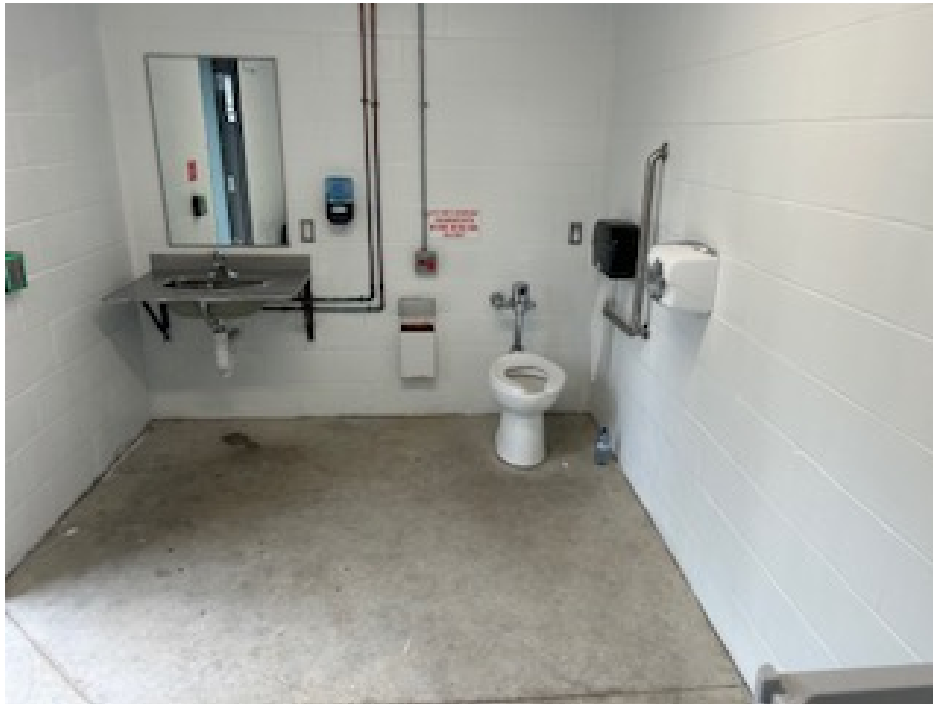

Scott McPherson Delegation

Subject: Prices for accessible washrooms

These prices are to buy one at a time and could be ordered and installed by staff

- toilet assembly with automatic, flush, and toilet seat included \$1200
 - ergonomic toilet paper dispenser \$160
 - two 24" garb bar is required for urinal for \$300
 - Audible visual emergency notification system
 - signage and Wayfinding Two display boards, possibly electronic: main entrance
- : senior centre estimate \$ 20,000

Legion Park washrooms

Men's washroom

- replace toilet \$1200
- mirror \$600
- Urinal grab bars \$300
- toilet paper dispenser \$160
- signage \$300
- designated accessible parking \$500
- I would like to see an accessible picnic table \$300
- visual and audible emergency signal

unobstructed by privacy screens for front approach;

Figure 67a: Urinals - Side Elevation View

Figure 67b: Urinals - Front Elevation View

Lady's washroom

- replace toilet \$1200
- mirror \$600
- toilet paper dispenser \$160
- signage \$300
- visual and audible emergency signal
- repair door lock

Dunsmoor Park
Men's washroom

unobstructed by privacy screens for front approach;

Figure 67a: Urinals - Side Elevation View

Figure 67b: Urinals - Front Elevation View

- Install grab bars at the urinal \$300
- replace toilet \$1200
- install a new toilet paper dispenser for \$160
- replace the mirror with an accessible mirror for \$600
- I would like to see an accessible picnic table in the area for \$300
- signage \$300