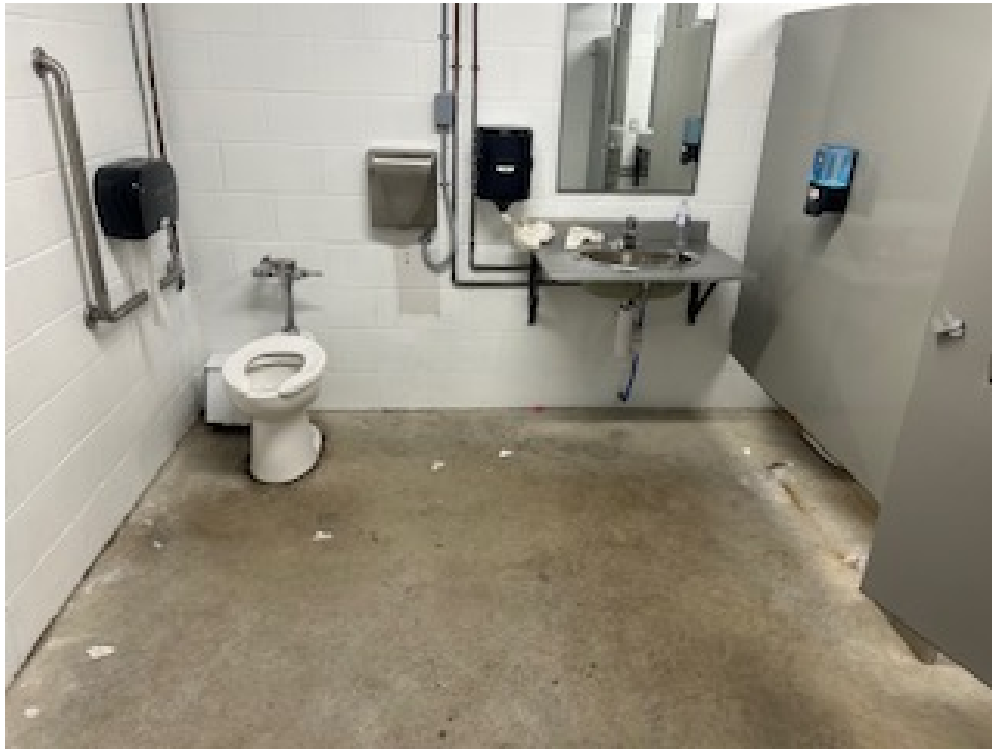

Lady's

- -replace toilet $1200
- -mirror $600
- -toilet paper dispenser $160
- -signage $300
- -visual and audible signal