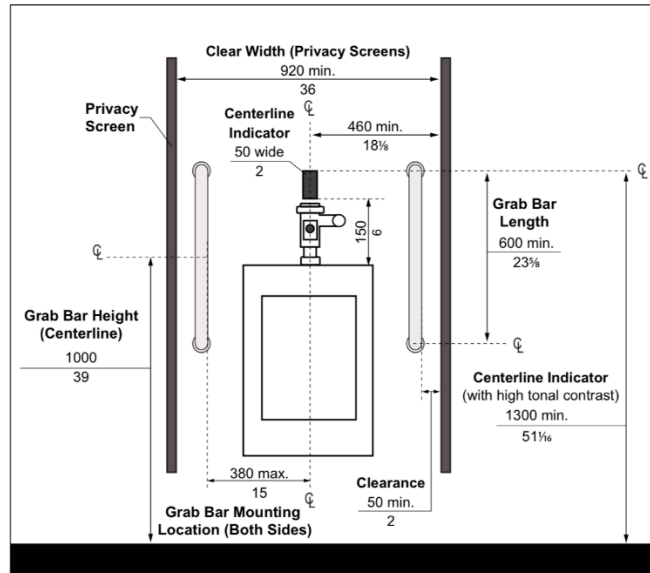

unobstructed by privacy screens for front approach;

Figure 67a: Urinals - Side Elevation View

Figure 67b: Urinals - Front Elevation View

Lady's washroom

- replace toilet \$1200
- mirror \$600
- toilet paper dispenser \$160
- signage \$300
- visual and audible emergency signal
- repair door lock

Dunsmoor Park
Men's washroom

unobstructed by privacy screens for front approach;

Figure 67a: Urinals - Side Elevation View

Figure 67b: Urinals - Front Elevation View

- Install grab bars at the urinal \$300
- replace toilet \$1200
- install a new toilet paper dispenser for \$160
- replace the mirror with an accessible mirror for \$600
- I would like to see an accessible picnic table in the area for \$300
- signage \$300