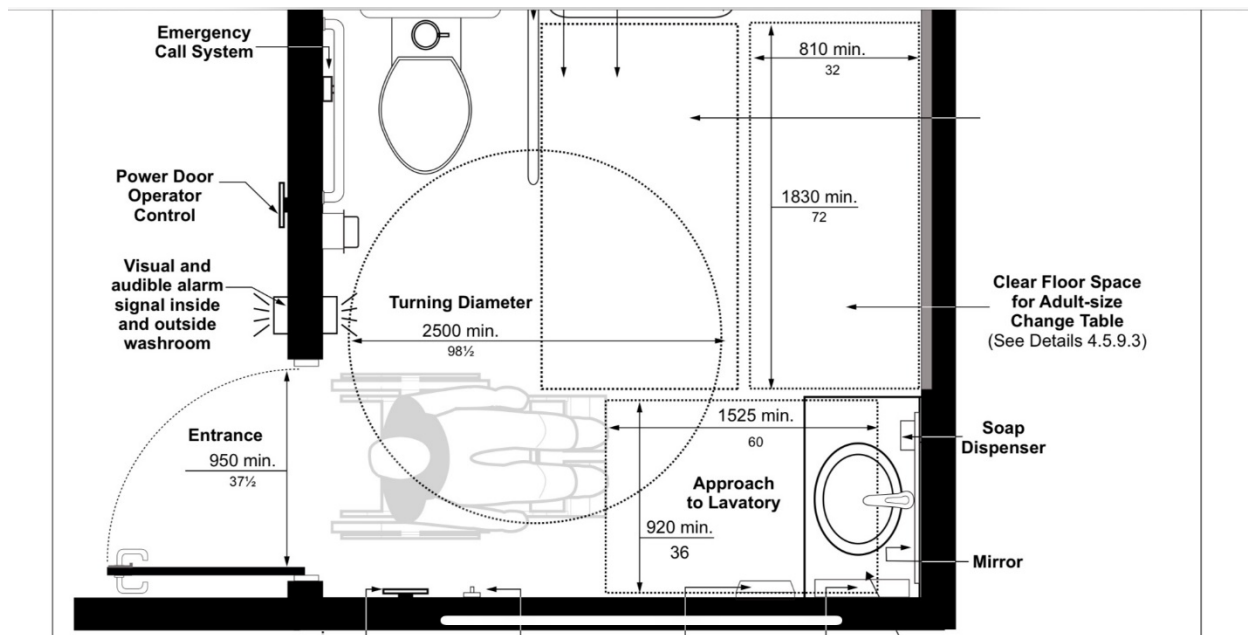

Ladies washroom

- -replace toilet $1200
- -mirror $600
- -toilet paper dispenser $160
- -signage $300
- -visual and audible emergency signal