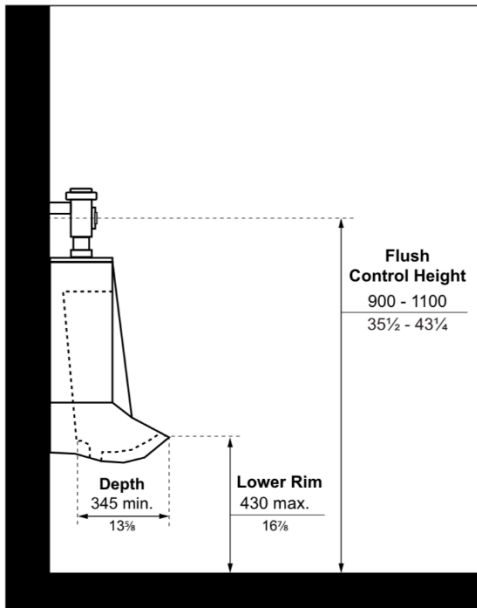

Dunsmoor Park
Men's washroom

unobstructed by privacy screens for front approach;

Figure 67a: Urinals - Side Elevation View

Figure 67b: Urinals - Front Elevation View

- Install grab bars at the urinal \$300
- replace toilet \$1200
- install a new toilet paper dispenser for \$160
- replace the mirror with an accessible mirror for \$600
- I would like to see an accessible picnic table in the area for \$300
- signage \$300