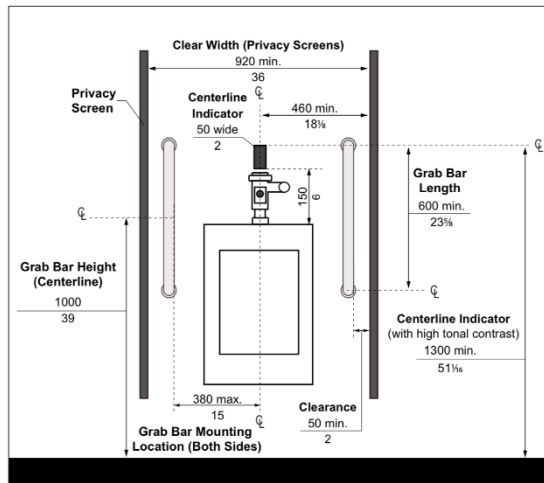

unobstructed by privacy screens for front approach;

Figure 67a: Urinals - Side Elevation View

Figure 67b: Urinals - Front Elevation View

Lady's washroom

- replace toilet \$1200
- mirror \$600
- toilet paper dispenser \$160
- signage \$300
- visual and audible emergency signal
- repair door lock

Dunsmoor Park
Men's washroom

unobstructed by privacy screens for front approach;

Figure 67a: Urinals - Side Elevation View

Figure 67b: Urinals - Front Elevation View

- Install grab bars at the urinal \$300
- replace toilet \$1200
- install a new toilet paper dispenser for \$160
- replace the mirror with an accessible mirror for \$600
- I would like to see an accessible picnic table in the area for \$300
- signage \$300

-signage \$300

-visual and audible emergency signal

Connaught Park Men's washroom

unobstructed by privacy screens for front approach;

Figure 67a: Urinals - Side Elevation View

Figure 67b: Urinals - Front Elevation View