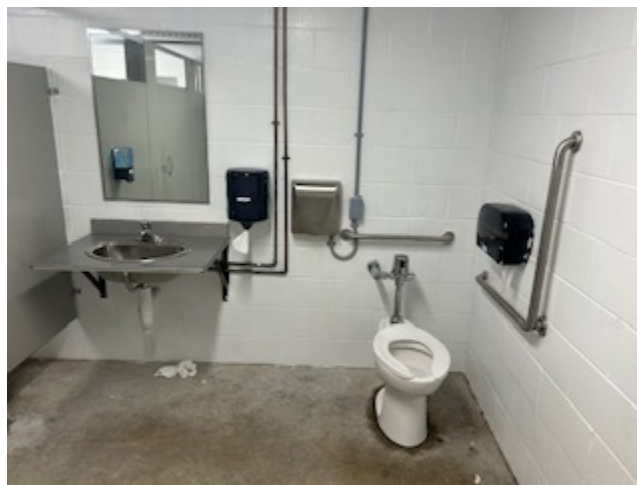

Scott McPherson Delegation

Subject: Prices for accessible washrooms

These prices are to buy one at a time and could be ordered and installed by staff

- toilet assembly with automatic, flush, and toilet seat included \$1200
 - ergonomic toilet paper dispenser \$160
 - two 24" garb bar is required for urinal for \$300
 - Audible visual emergency notification system
 - signage and Wayfinding Two display boards, possibly electronic: main entrance
- : senior centre estimate \$ 20,000

There are approximately 12 toilets at the Davison Centre to replace which is estimated at \$15,000. This is if the toilets are purchased one at a time. As of yet, I have no information on the emergency systems and it would require the purchasing and hiring installation by a master electrician so for now this is an unknown.

Legion Park washrooms

Men's washroom

- replace toilet \$1200
- mirror \$600
- Urinal grab bars \$300
- toilet paper dispenser \$160
- signage \$300
- designated accessible parking \$500
- I would like to see an accessible picnic table \$300
- visual and audible emergency signal

Ladies washroom

- replace toilet \$1200
- mirror \$600
- toilet paper dispenser \$160
- signage \$300
- visual and audible emergency signal