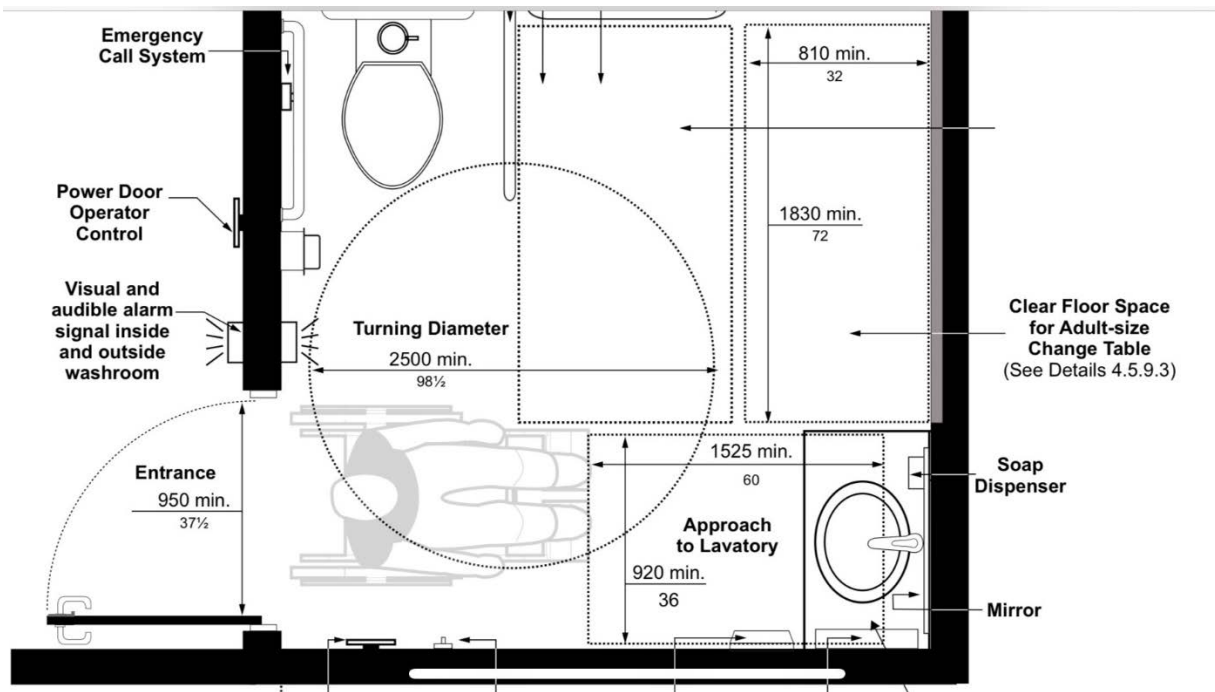

unobstructed by privacy screens for front approach;