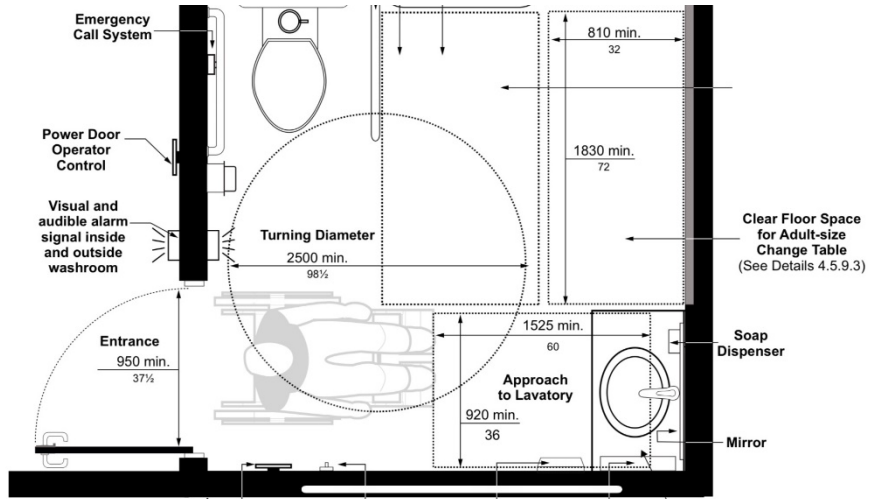

unobstructed by privacy screens for front approach;

Figure 67a: Urinals - Side Elevation View

Figure 67b: Urinals - Front Elevation View

Lady's washroom

- replace toilet \$1200
- mirror \$600
- toilet paper dispenser \$160
- signage \$300
- visual and audible emergency signal
- repair door lock

Dunsmoor Park
Men's washroom

unobstructed by privacy screens for front approach;

Figure 67a: Urinals - Side Elevation View

Figure 67b: Urinals - Front Elevation View

- Install grab bars at the urinal \$300
- replace toilet \$1200
- install a new toilet paper dispenser for \$160
- replace the mirror with an accessible mirror for \$600
- I would like to see an accessible picnic table in the area for \$300
- signage \$300

-signage \$300

-visual and audible emergency signal

Connaught Park Men's washroom

unobstructed by privacy screens for front approach;

Figure 67a: Urinals - Side Elevation View

Figure 67b: Urinals - Front Elevation View