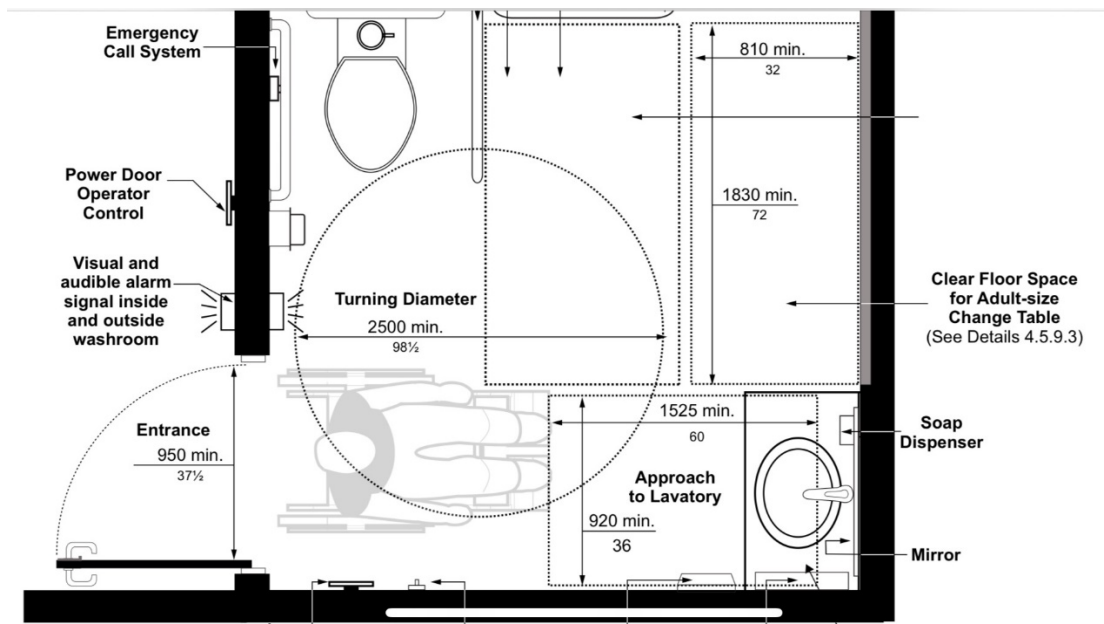

unobstructed by privacy screens for front approach;

Figure 67a: Urinals - Side Elevation View

Figure 67b: Urinals - Front Elevation View

Lady's washroom

- replace toilet \$1200
- mirror \$600
- toilet paper dispenser \$160
- signage \$300
- visual and audible emergency signal
- repair door lock

Dunsmoor Park
Men's washroom

unobstructed by privacy screens for front approach;

Figure 67a: Urinals - Side Elevation View

Figure 67b: Urinals - Front Elevation View

- Install grab bars at the urinal \$300
- replace toilet \$1200
- install a new toilet paper dispenser for \$160
- replace the mirror with an accessible mirror for \$600
- I would like to see an accessible picnic table in the area for \$300
- signage \$300

-signage \$300

-visual and audible emergency signal

Connaught Park Men's washroom

unobstructed by privacy screens for front approach;

Figure 67a: Urinals - Side Elevation View

Figure 67b: Urinals - Front Elevation View