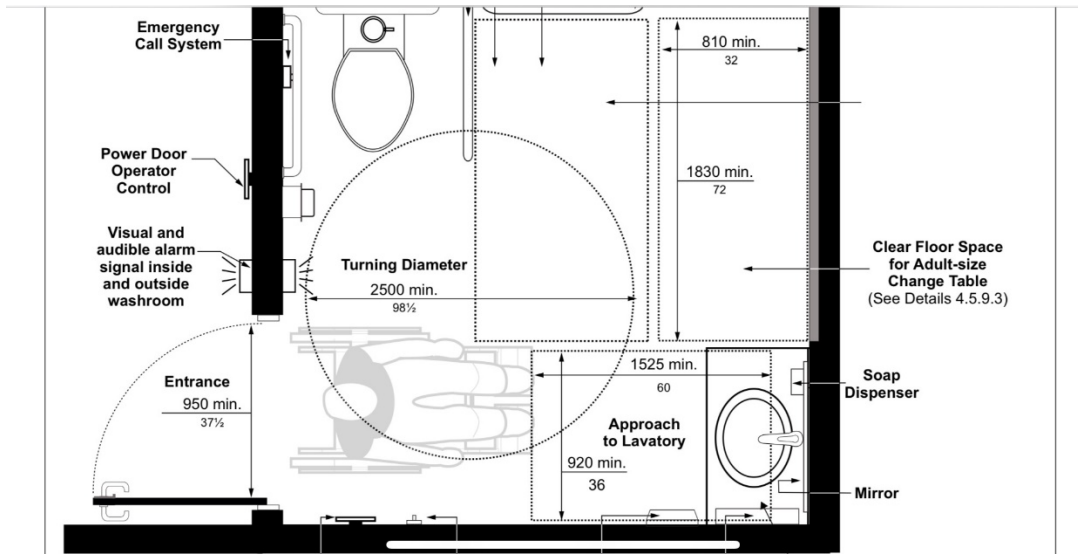

unobstructed by privacy screens for front approach;

Figure 67a: Urinals - Side Elevation View

Figure 67b: Urinals - Front Elevation View

Lady's washroom

- replace toilet \$1200
- mirror \$600
- toilet paper dispenser \$160
- signage \$300
- visual and audible emergency signal
- repair door lock

Dunsmoor Park
Men's washroom

unobstructed by privacy screens for front approach;

Figure 67a: Urinals - Side Elevation View

Figure 67b: Urinals - Front Elevation View

- Install grab bars at the urinal \$300
- replace toilet \$1200
- install a new toilet paper dispenser for \$160
- replace the mirror with an accessible mirror for \$600
- I would like to see an accessible picnic table in the area for \$300
- signage \$300