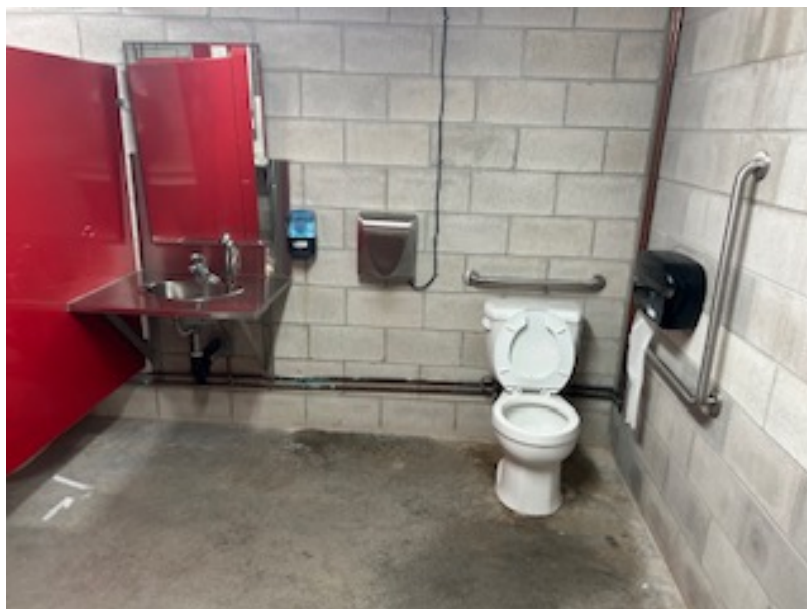

Connaught Park Men's washroom

unobstructed by privacy screens for front approach;