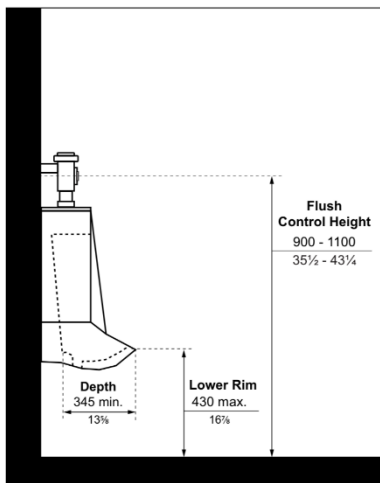

-signage \$300

-visual and audible emergency signal

Connaught Park Men's washroom

unobstructed by privacy screens for front approach;

Figure 67a: Urinals - Side Elevation View

Figure 67b: Urinals - Front Elevation View