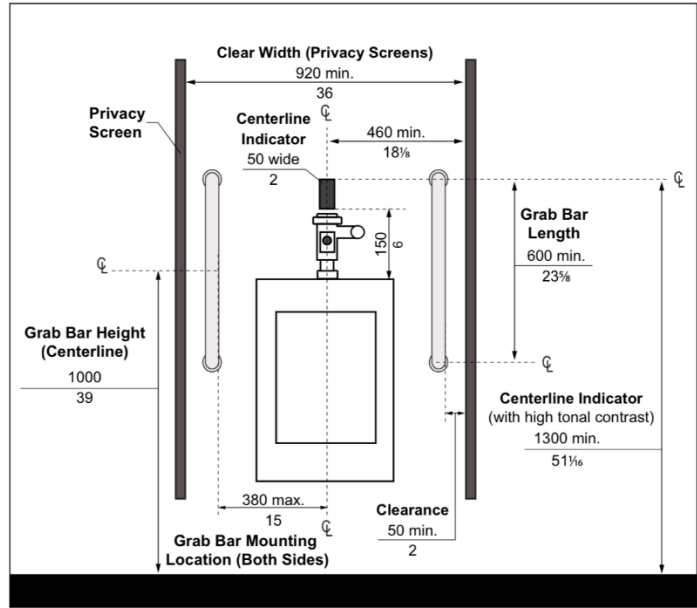

unobstructed by privacy screens for front approach;

Figure 67a: Urinals - Side Elevation View

Figure 67b: Urinals - Front Elevation View

Lady's washroom

- replace toilet \$1200
- mirror \$600
- toilet paper dispenser \$160
- signage \$300
- visual and audible emergency signal
- repair door lock

Dunsmoor Park
Men's washroom

unobstructed by privacy screens for front approach;

Figure 67a: Urinals - Side Elevation View

Figure 67b: Urinals - Front Elevation View

- Install grab bars at the urinal \$300
- replace toilet \$1200
- install a new toilet paper dispenser for \$160
- replace the mirror with an accessible mirror for \$600
- I would like to see an accessible picnic table in the area for \$300
- signage \$300

-signage \$300

-visual and audible emergency signal

Connaught Park Men's washroom

unobstructed by privacy screens for front approach;

Figure 67a: Urinals - Side Elevation View

Figure 67b: Urinals - Front Elevation View