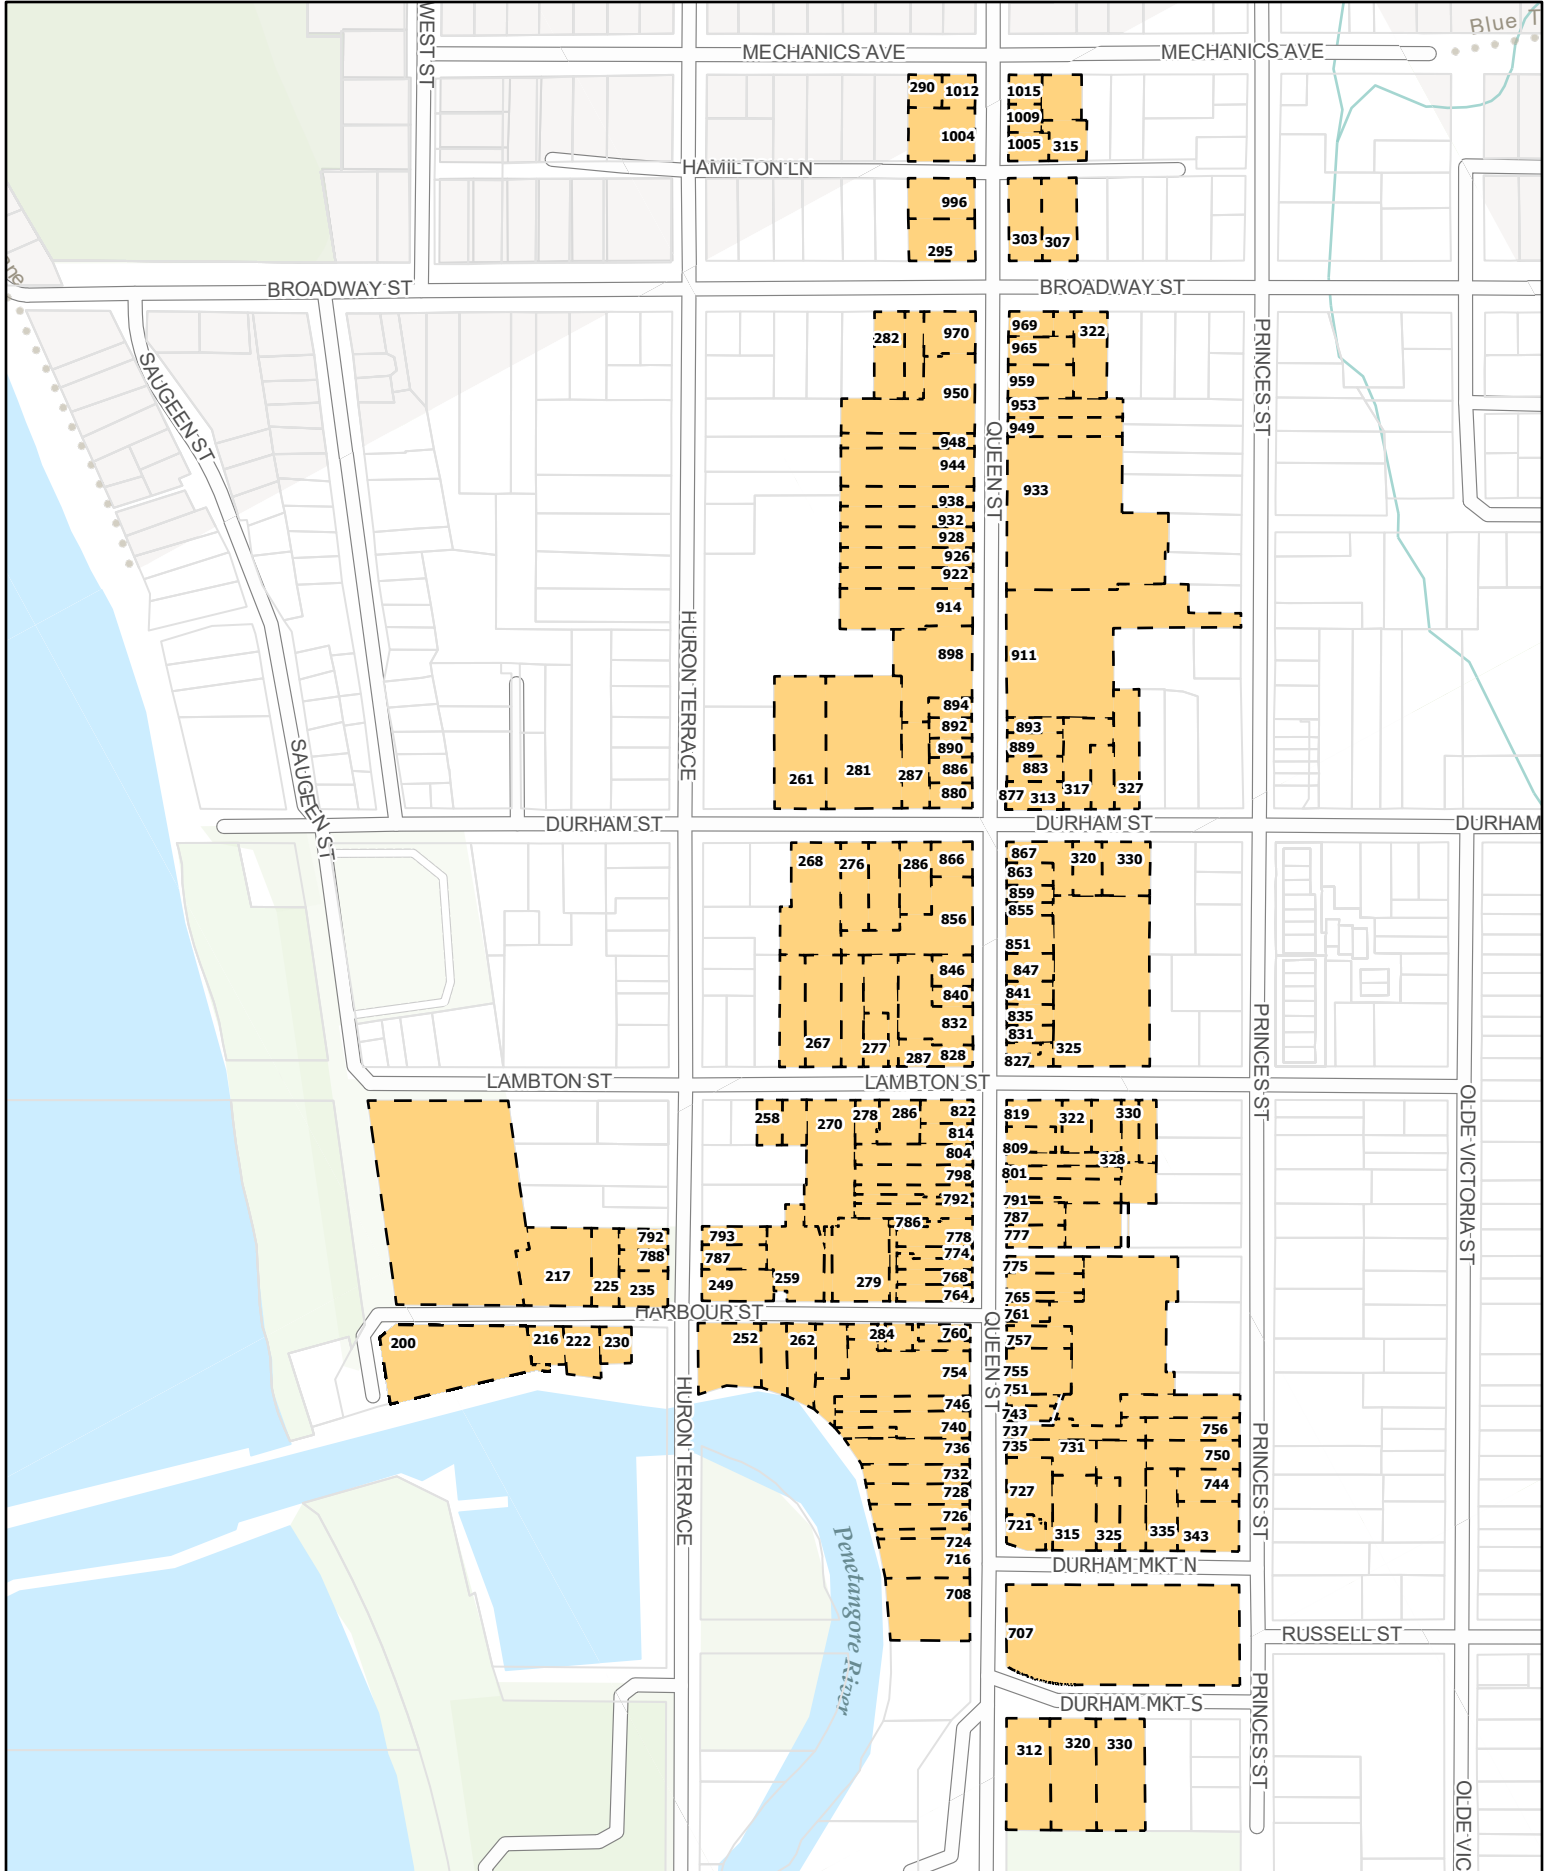

# Schedule A 1 Municipal Wide CIPA

● Community Improvement Project Area

# Schedule A 2 Downtown Kincardine CIPA

 Community Improvement Project Area

# Schedule A 3 Downtown Tiverton CIPA

 Community Improvement Project Area